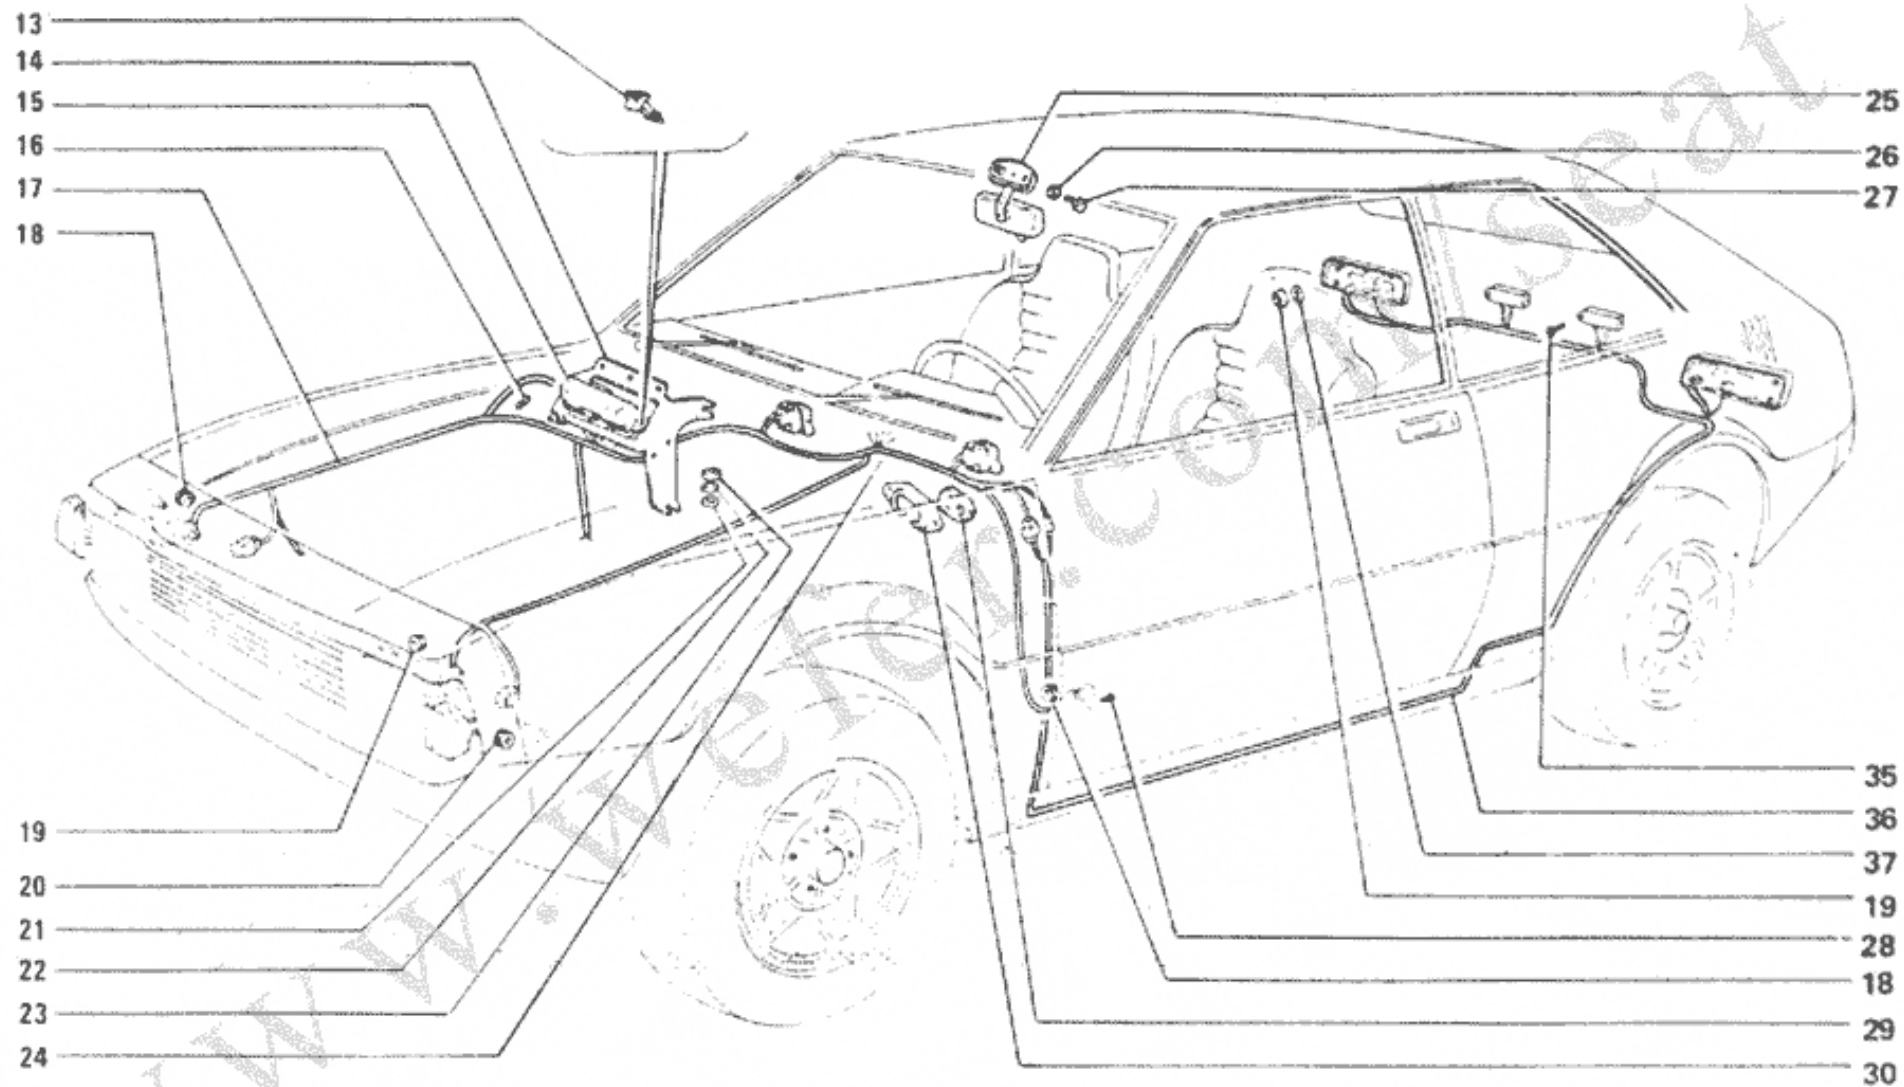

SEAT
1200
SPORT

ALUMBRADO EXTERIOR E INTERIOR

2/2

55.401

Versiones: HC.00 - HC.01